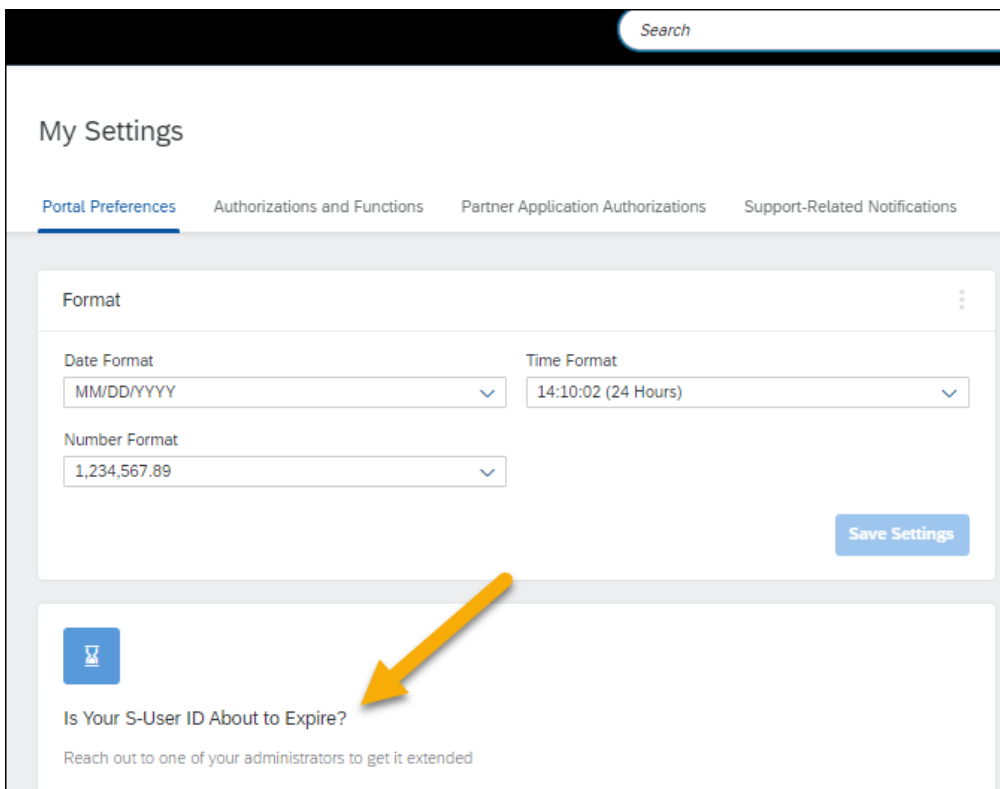

2971742 - How to extend the Expiration Date of your own S-user ID - SAP for Me

Component: XX-SER-SAPSMP-USR (User Administration), Version: 10, Released On: 29.06.2023

Symptom

- Your S-user is going to expire
- Extend the expiry date of your S-user
- Prevent your S-user ID from expiring
- S-user ID is reaching its expiry date
- Request different expiry date for your S-user ID
- Manage expiration date for your S-user ID
- Request an extension of the Expiry Date for your S-User
- S-user Lifetime expiration date
- Update my expiration date
- S-user ID expired
- Logon error: Your user was valid until _____. For assistance, please contact your administrator.

Environment

SAP for Me

Resolution

SAP Product Support cannot extend the expiration date of S-user IDs. Contact an administrator for your customer number to extend the expiration date of your S-user ID. You can find a list of administrators on the [My Important Contacts](#).

Or in SAP for Me [My Settings](#), click **Is Your S-User ID About to Expire?**. This will take you to the My Important Contacts page to see a pre-filtered list of administrators you can contact to update your S-user ID.